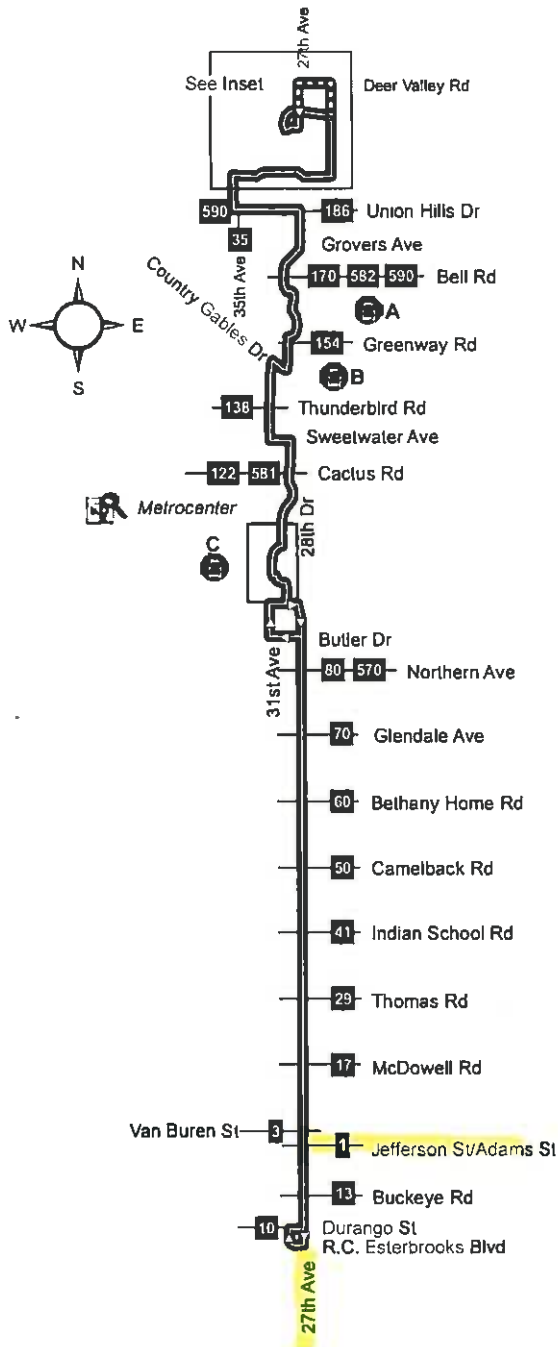

Route 27 — 27th Avenue