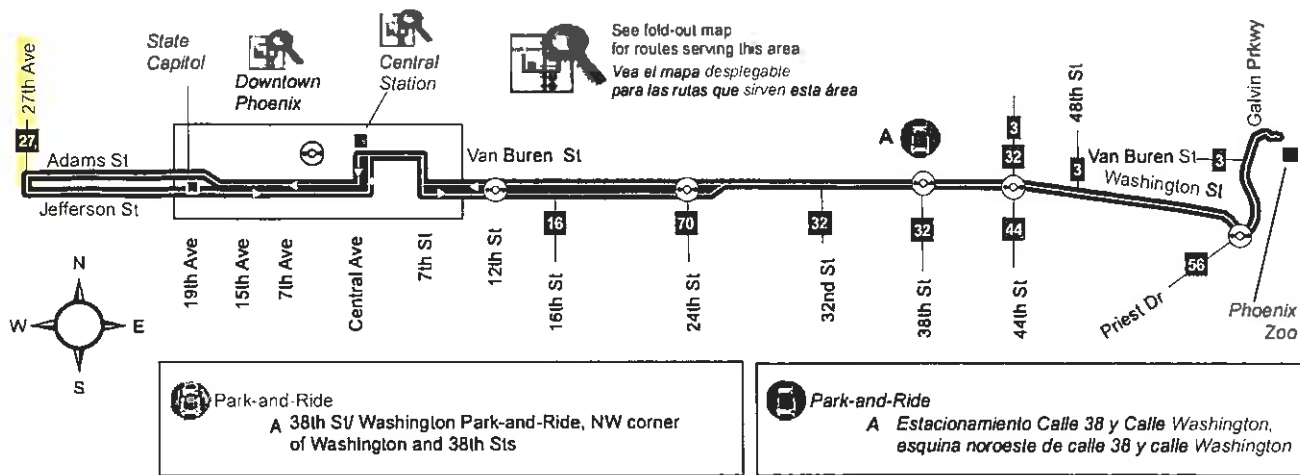

LL 5 Community Resources / Transit

Credits: 3

Outstanding community resources / transit: within ½ miles of transit services providing 125 rides per weekday.

Valley Metro Bus Route	Bus Stop Location	No. of Rides Northbound	No. of Rides Southbound	No. of Rides Westbound	No. of Rides Eastbound	Total
1	27 th Ave and Jefferson			33	32	65
3	27 th Ave and Van Buren St			64	62	126
27	27 th Ave and Adams St	34	32			66
Total Rides Per Weekday						257

Route 1 — Washington/Jefferson

Monday-Friday Eastbound Lunes a Viernes, Rumbo al este

27TH AVENUE AT JEFFERSON	19TH AVE AT JEFFERSON	CENTRAL AT VAN BUREN	24TH ST AT JEFFERSON	44TH ST AT WASHINGTON	PHOENIX ZOO
5:05	5:10	5:18	5:30	5:40	5:55
5:35	5:40	5:48	6:00	6:10	6:25
6:05	6:10	6:18	6:30	6:42	6:57
6:35	6:40	6:49	7:03	7:15	7:30
7:05	7:10	7:19	7:33	7:45	8:00
7:35	7:40	7:49	8:03	8:15	8:30
8:05	8:10	8:19	8:33	8:45	9:00
8:35	8:40	8:49	9:03	9:15	9:30
9:05	9:10	9:19	9:33	9:45	10:00
9:35	9:40	9:49	10:03	10:15	10:30
10:05	10:10	10:19	10:33	10:45	11:00
10:35	10:40	10:49	11:03	11:15	11:30
11:05	11:10	11:19	11:33	11:45	12:00
11:35	11:40	11:49	12:03	12:15	12:30
12:05	12:10	12:19	12:33	12:45	1:00
12:35	12:40	12:49	1:03	1:15	1:30
1:05	1:10	1:19	1:33	1:45	2:00
1:35	1:40	1:49	2:03	2:15	2:30
2:05	2:10	2:19	2:33	2:45	3:00
2:35	2:40	2:49	3:03	3:15	3:30
3:05	3:10	3:19	3:33	3:45	4:00
3:37	3:42	3:51	4:06	4:17	4:32
4:07	4:12	4:21	4:35	4:47	5:02
4:37	4:42	4:51	5:06	5:17	5:32
5:07	5:12	5:21	5:35	5:47	6:02
5:37	5:42	5:51	6:06	6:17	6:32
6:07	6:12	6:21	6:35	6:47	7:02
6:37	6:42	6:51	7:06	7:17	7:32
7:07	7:12	7:21	7:34	7:44	7:59
7:37	7:42	7:50	8:02	8:12	8:27

Park-and-Ride

- A Bell/I-17 (Deer Valley) Park-and-Ride, esquina suroeste de Bell y I-17 (El autobús se aborda en 29th Ave.)
- B Primera Iglesia Bautista India, esquina suroeste de la Avenida 29 y Greenway
- C Centro de Transporte Metrocenter, esquina suroeste del estacionamiento del centro comercial