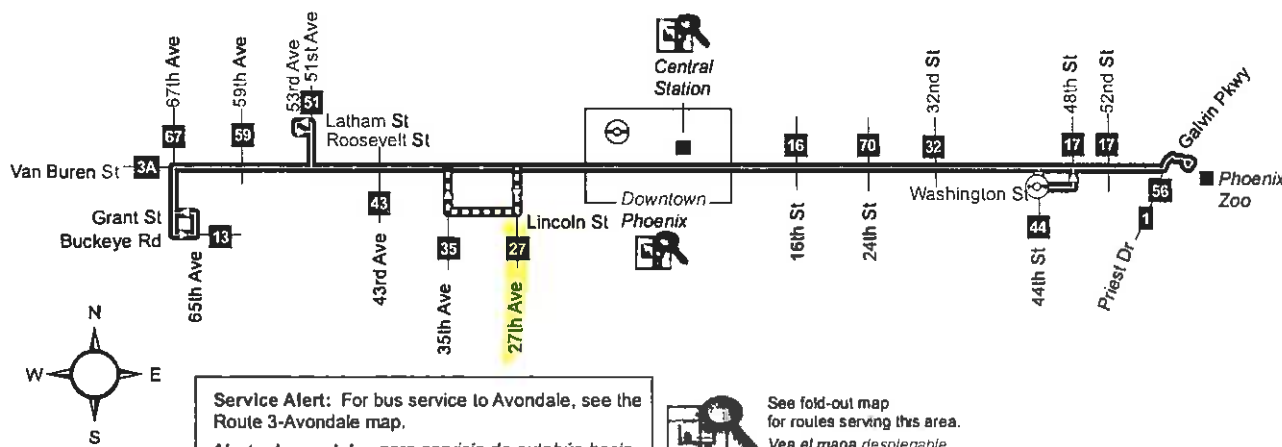

Route 3 — Van Buren

Monday-Friday Eastbound Lunes a Viernes, Rumbo al este

65TH AVE AT GRANT	67TH AVE AT VAN BUREN	51ST AVE AT ROOSEVELT	51ST AVE AT VAN BUREN	35TH AVE AT VAN BUREN	19TH AVE AT VAN BUREN	CENTRAL AT VAN BUREN	24TH ST AT VAN BUREN	48TH ST AT VAN BUREN	PHOENIX ZOO
		5:03	5:06	5:14	5:22	5:30	5:40	5:54	
5:10	5:14		5:21	5:29	5:37	5:45	5:55	6:06	6:15
		5:33	5:36	5:44	5:52	6:00	6:12	6:26	
5:39	5:43		5:50	5:58	6:07	6:15	6:27	6:38	6:47
		6:00	6:03	6:12	6:22	6:30	6:42	6:56	
6:07	6:11		6:18	6:27	6:37	6:45	6:57	7:08	7:17
		6:30	6:33	6:42	6:52	7:00	7:12	7:26	
6:37	6:41		6:48	6:57	7:07	7:15	7:27	7:38	7:47
		7:00	7:03	7:12	7:22	7:30	7:42	7:56	
7:07	7:11		7:18	7:27	7:37	7:45	7:57	8:08	8:17
		7:30	7:33	7:42	7:52	8:00	8:12	8:26	
7:37	7:41		7:48	7:57	8:07	8:15	8:27	8:38	8:47
		8:00	8:03	8:12	8:22	8:30	8:42	8:56	
8:07	8:11		8:18	8:27	8:37	8:45	8:57	9:08	9:17
		8:30	8:33	8:42	8:52	9:00	9:12	9:26	
8:37	8:41		8:48	8:57	9:07	9:15	9:27	9:38	9:47
		9:00	9:03	9:12	9:22	9:30	9:42	9:56	
9:07	9:11		9:18	9:27	9:37	9:45	9:57	10:07	10:16
		9:30	9:33	9:42	9:52	10:00	10:10	10:24	
9:38	9:42		9:49	9:58	10:07	10:15	10:25	10:35	10:44
		10:01	10:04	10:13	10:22	10:30	10:40	10:54	
10:08	10:12		10:19	10:28	10:37	10:45	10:55	11:05	11:14
		10:31	10:34	10:43	10:52	11:00	11:10	11:24	
10:38	10:42		10:49	10:58	11:07	11:15	11:25	11:35	11:44
		11:01	11:04	11:13	11:22	11:30	11:40	11:54	
11:08	11:12		11:19	11:28	11:37	11:45	11:55	12:05	12:14
		11:31	11:34	11:43	11:52	12:00	12:10	12:24	
11:38	11:42		11:49	11:58	12:07	12:15	12:25	12:35	12:44
		12:01	12:04	12:13	12:22	12:30	12:40	12:54	
12:08	12:12		12:19	12:28	12:37	12:45	12:55	1:05	1:14

Monday-Friday Westbound Lunes a Viernes, Rumbo al oeste

PHOENIX ZOO	48TH ST AT VAN BUREN	24TH ST AT VAN BUREN	CENTRAL STATION	19TH AVE AT VAN BUREN	INDUSTRIES FOR THE BLIND	35TH AVE AT VAN BUREN	51ST AVE AT VAN BUREN	51ST AVE AT ROOSEVELT	67TH AVE AT VAN BUREN	65TH AVE AT GRANT
			5:00	5:08		5:16	5:24		5:32	5:36
	5:06	5:18	5:30	5:38	5:46	5:51	5:59	6:01	6:17	6:21
	5:36	5:48	6:00	6:09		6:18	6:26	6:28		
	5:49	6:02	6:15	6:24		6:33	6:41		6:49	6:53
5:56	6:04	6:17	6:30	6:39	6:47	6:52	7:00	7:02		
6:26	6:34	6:47	7:00	7:09		7:18	7:26	7:28	7:19	7:23
	6:49	7:02	7:15	7:24		7:33	7:41		7:49	7:53
6:56	7:04	7:17	7:30	7:39	7:47	7:52	8:00	8:02		
	7:19	7:32	7:45	7:54		8:03	8:11		8:19	8:23
7:26	7:34	7:47	8:00	8:09	8:17	8:22	8:30	8:32		
	7:49	8:02	8:15	8:24		8:33	8:41		8:49	8:53
7:56	8:04	8:17	8:30	8:39		8:48	8:56	8:58		
	8:19	8:32	8:45	8:54		9:03	9:11		9:19	9:23
8:26	8:34	8:47	9:00	9:09		9:17	9:25	9:27		
	8:49	9:02	9:15	9:23		9:32	9:40		9:48	9:52
8:57	9:05	9:17	9:30	9:39		9:47	9:55	9:57		
	9:20	9:32	9:45	9:53		10:02	10:10		10:18	10:22
9:27	9:35	9:47	10:00	10:09		10:17	10:25	10:27		
	9:50	10:02	10:15	10:23		10:32	10:40		10:48	10:52
9:57	10:05	10:17	10:30	10:39		10:47	10:55	10:57		
	10:20	10:32	10:45	10:53		11:02	11:10		11:18	11:22
10:27	10:35	10:47	11:00	11:09		11:17	11:25	11:27		
	10:50	11:02	11:15	11:23		11:32	11:40		11:48	11:52
10:57	11:05	11:17	11:30	11:39		11:47	11:55	11:57		
	11:20	11:32	11:45	11:53		12:02	12:10		12:18	12:22
11:27	11:35	11:47	12:00	12:09		12:17	12:25	12:27		
	11:50	12:02	12:15	12:23		12:32	12:40		12:48	12:52
11:57	12:05	12:17	12:30	12:39		12:47	12:55	12:57